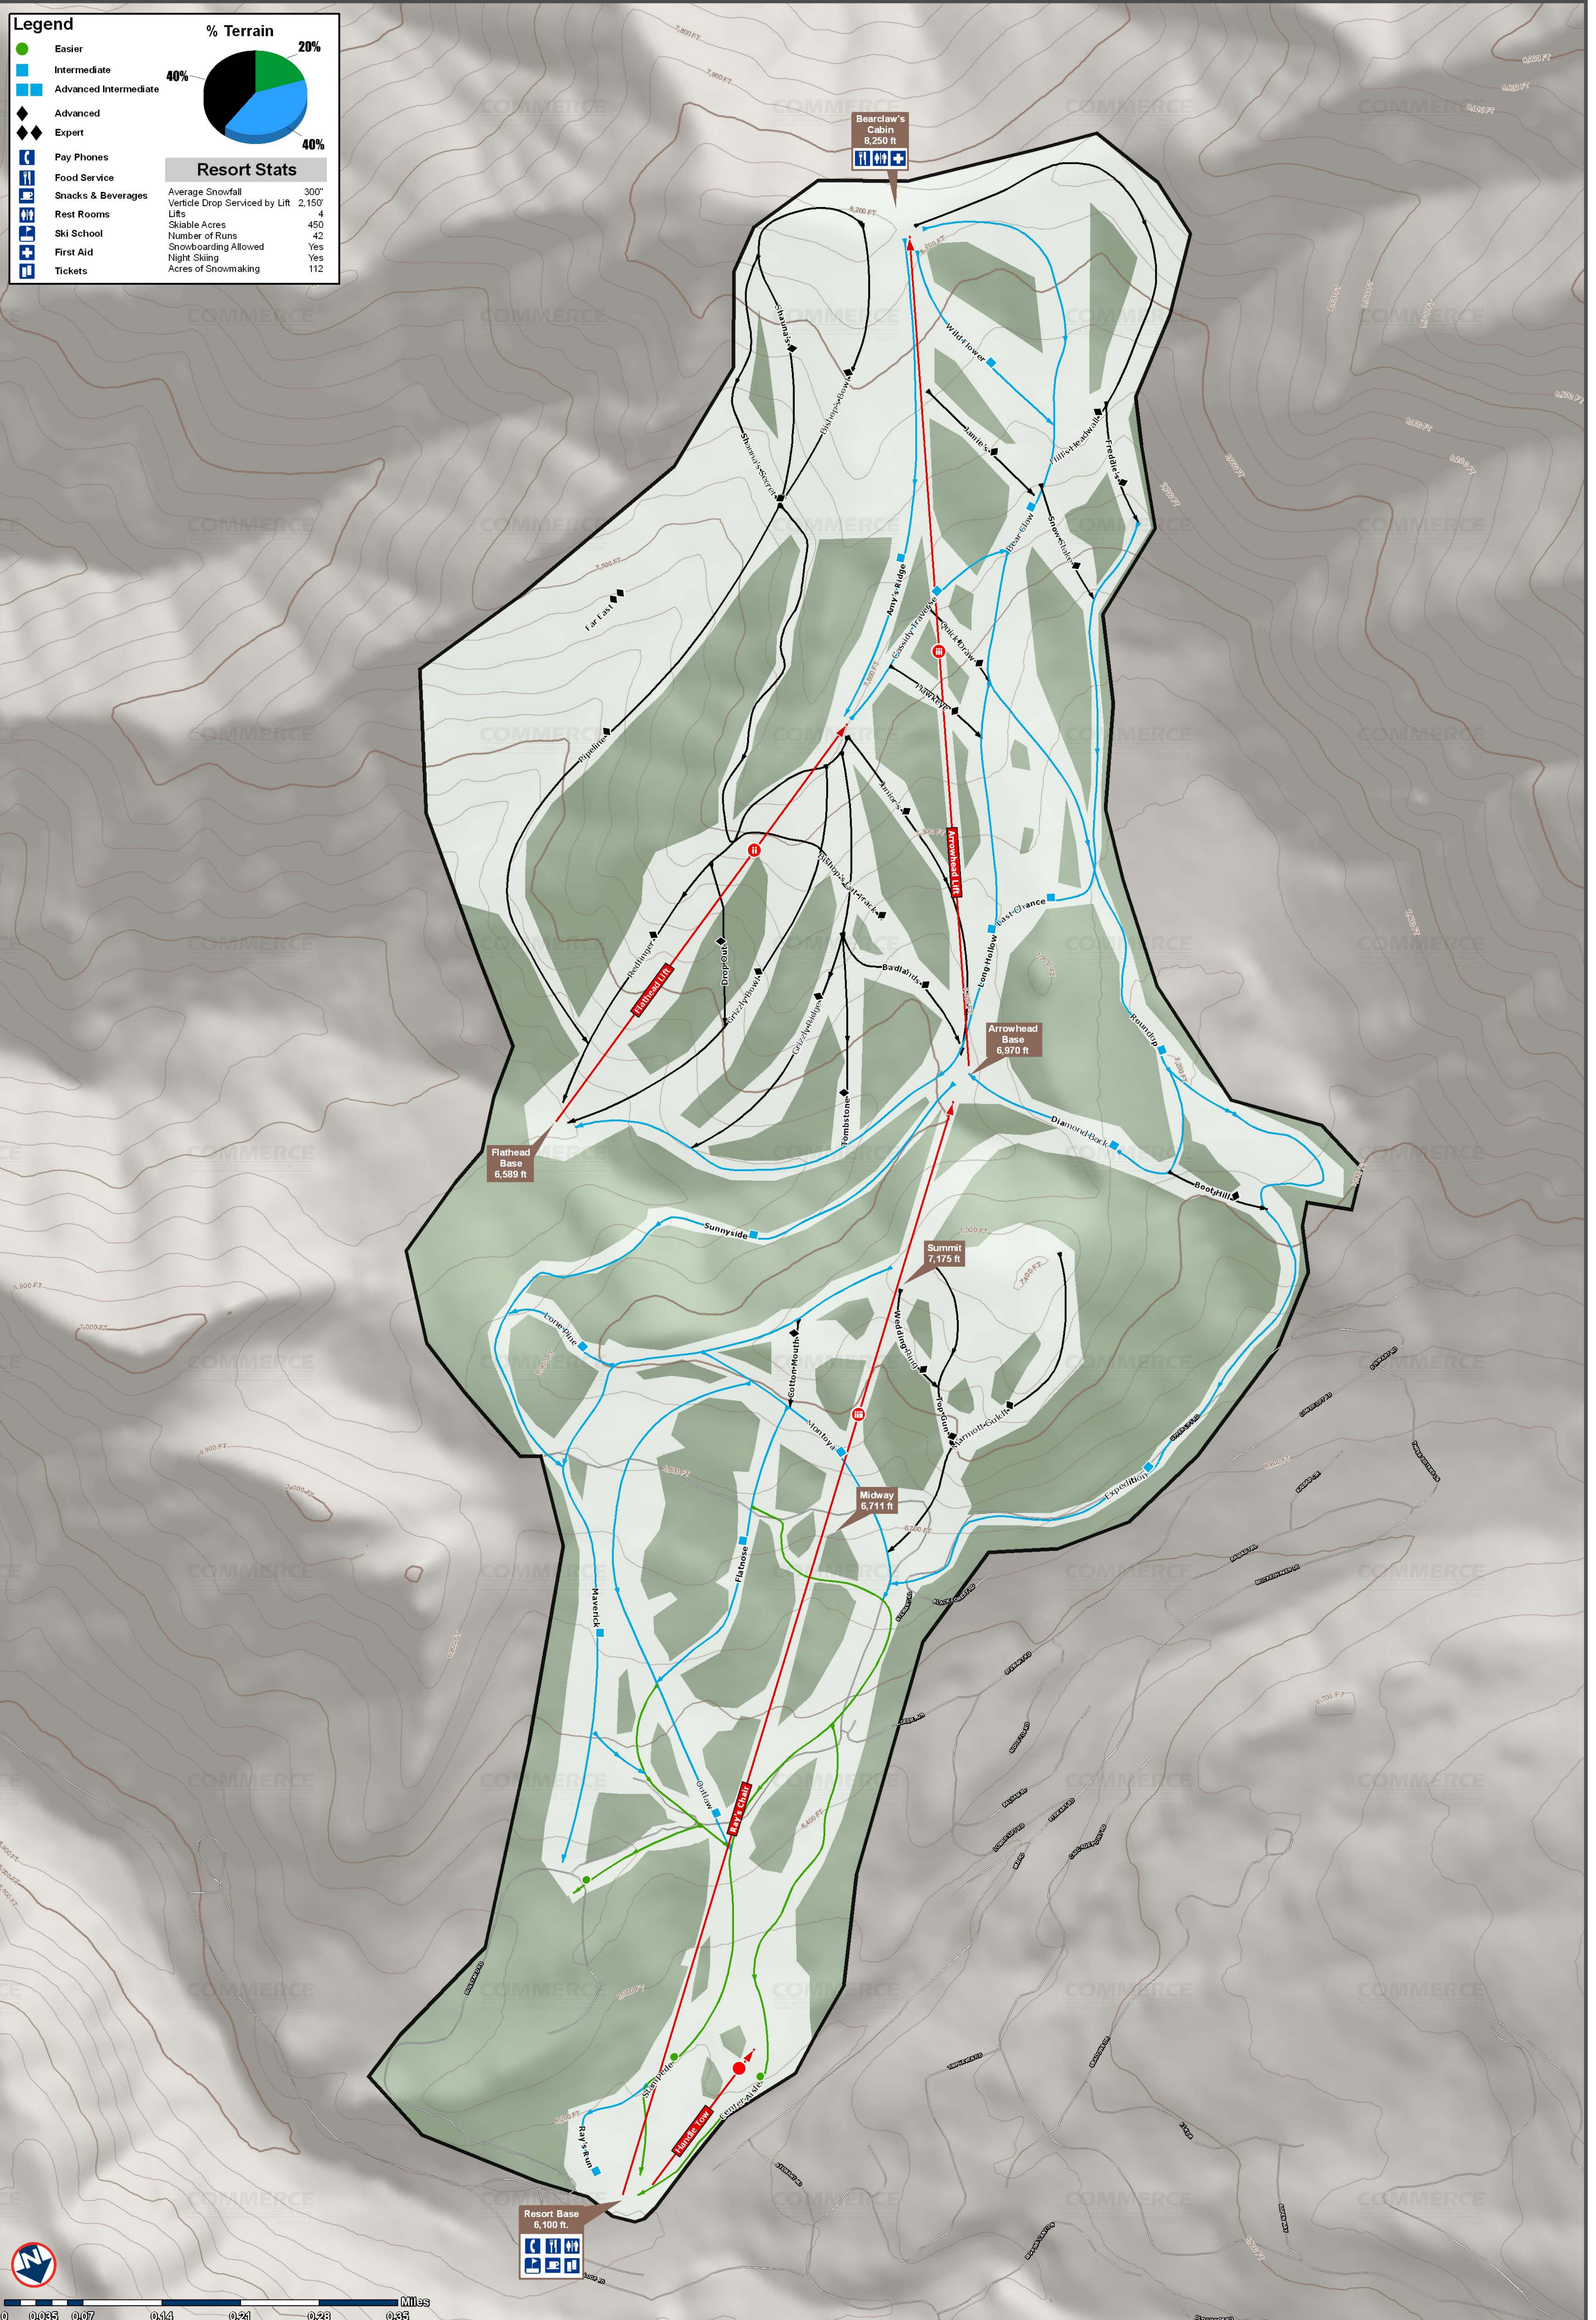

Legend

- Easier
- Intermediate
- Advanced Intermediate
- ◆ Advanced
- ◆◆ Expert
- Pay Phones
- Food Service
- Snacks & Beverages
- Rest Rooms
- Ski School
- First Aid
- Tickets

% Terrain

Resort Stats

Average Snowfall	300"
Vertical Drop Served by Lift	2,150'
Lifts	4
Skiable Acres	450
Number of Runs	42
Snowboarding Allowed	Yes
Night Skiing	Yes
Acres of Snowmaking	112

Sundance Resort - Utah County, UT

CUSHMAN & WAKEFIELD **COMMERCE**
 REAL ESTATE SOLUTIONS • COMRE.COM
 INDEPENDENTLY OWNED AND OPERATED
 170 South Main St. Ste 1600, Salt Lake City, UT 84101 801.322.2000
Property of Commerce Real Estate Solutions. The above information, while not guaranteed, has been sourced from sources deemed reliable. P:\CityMaps\UT\SR\Sundance.mxd 1/29/2012 1:57:52 PM