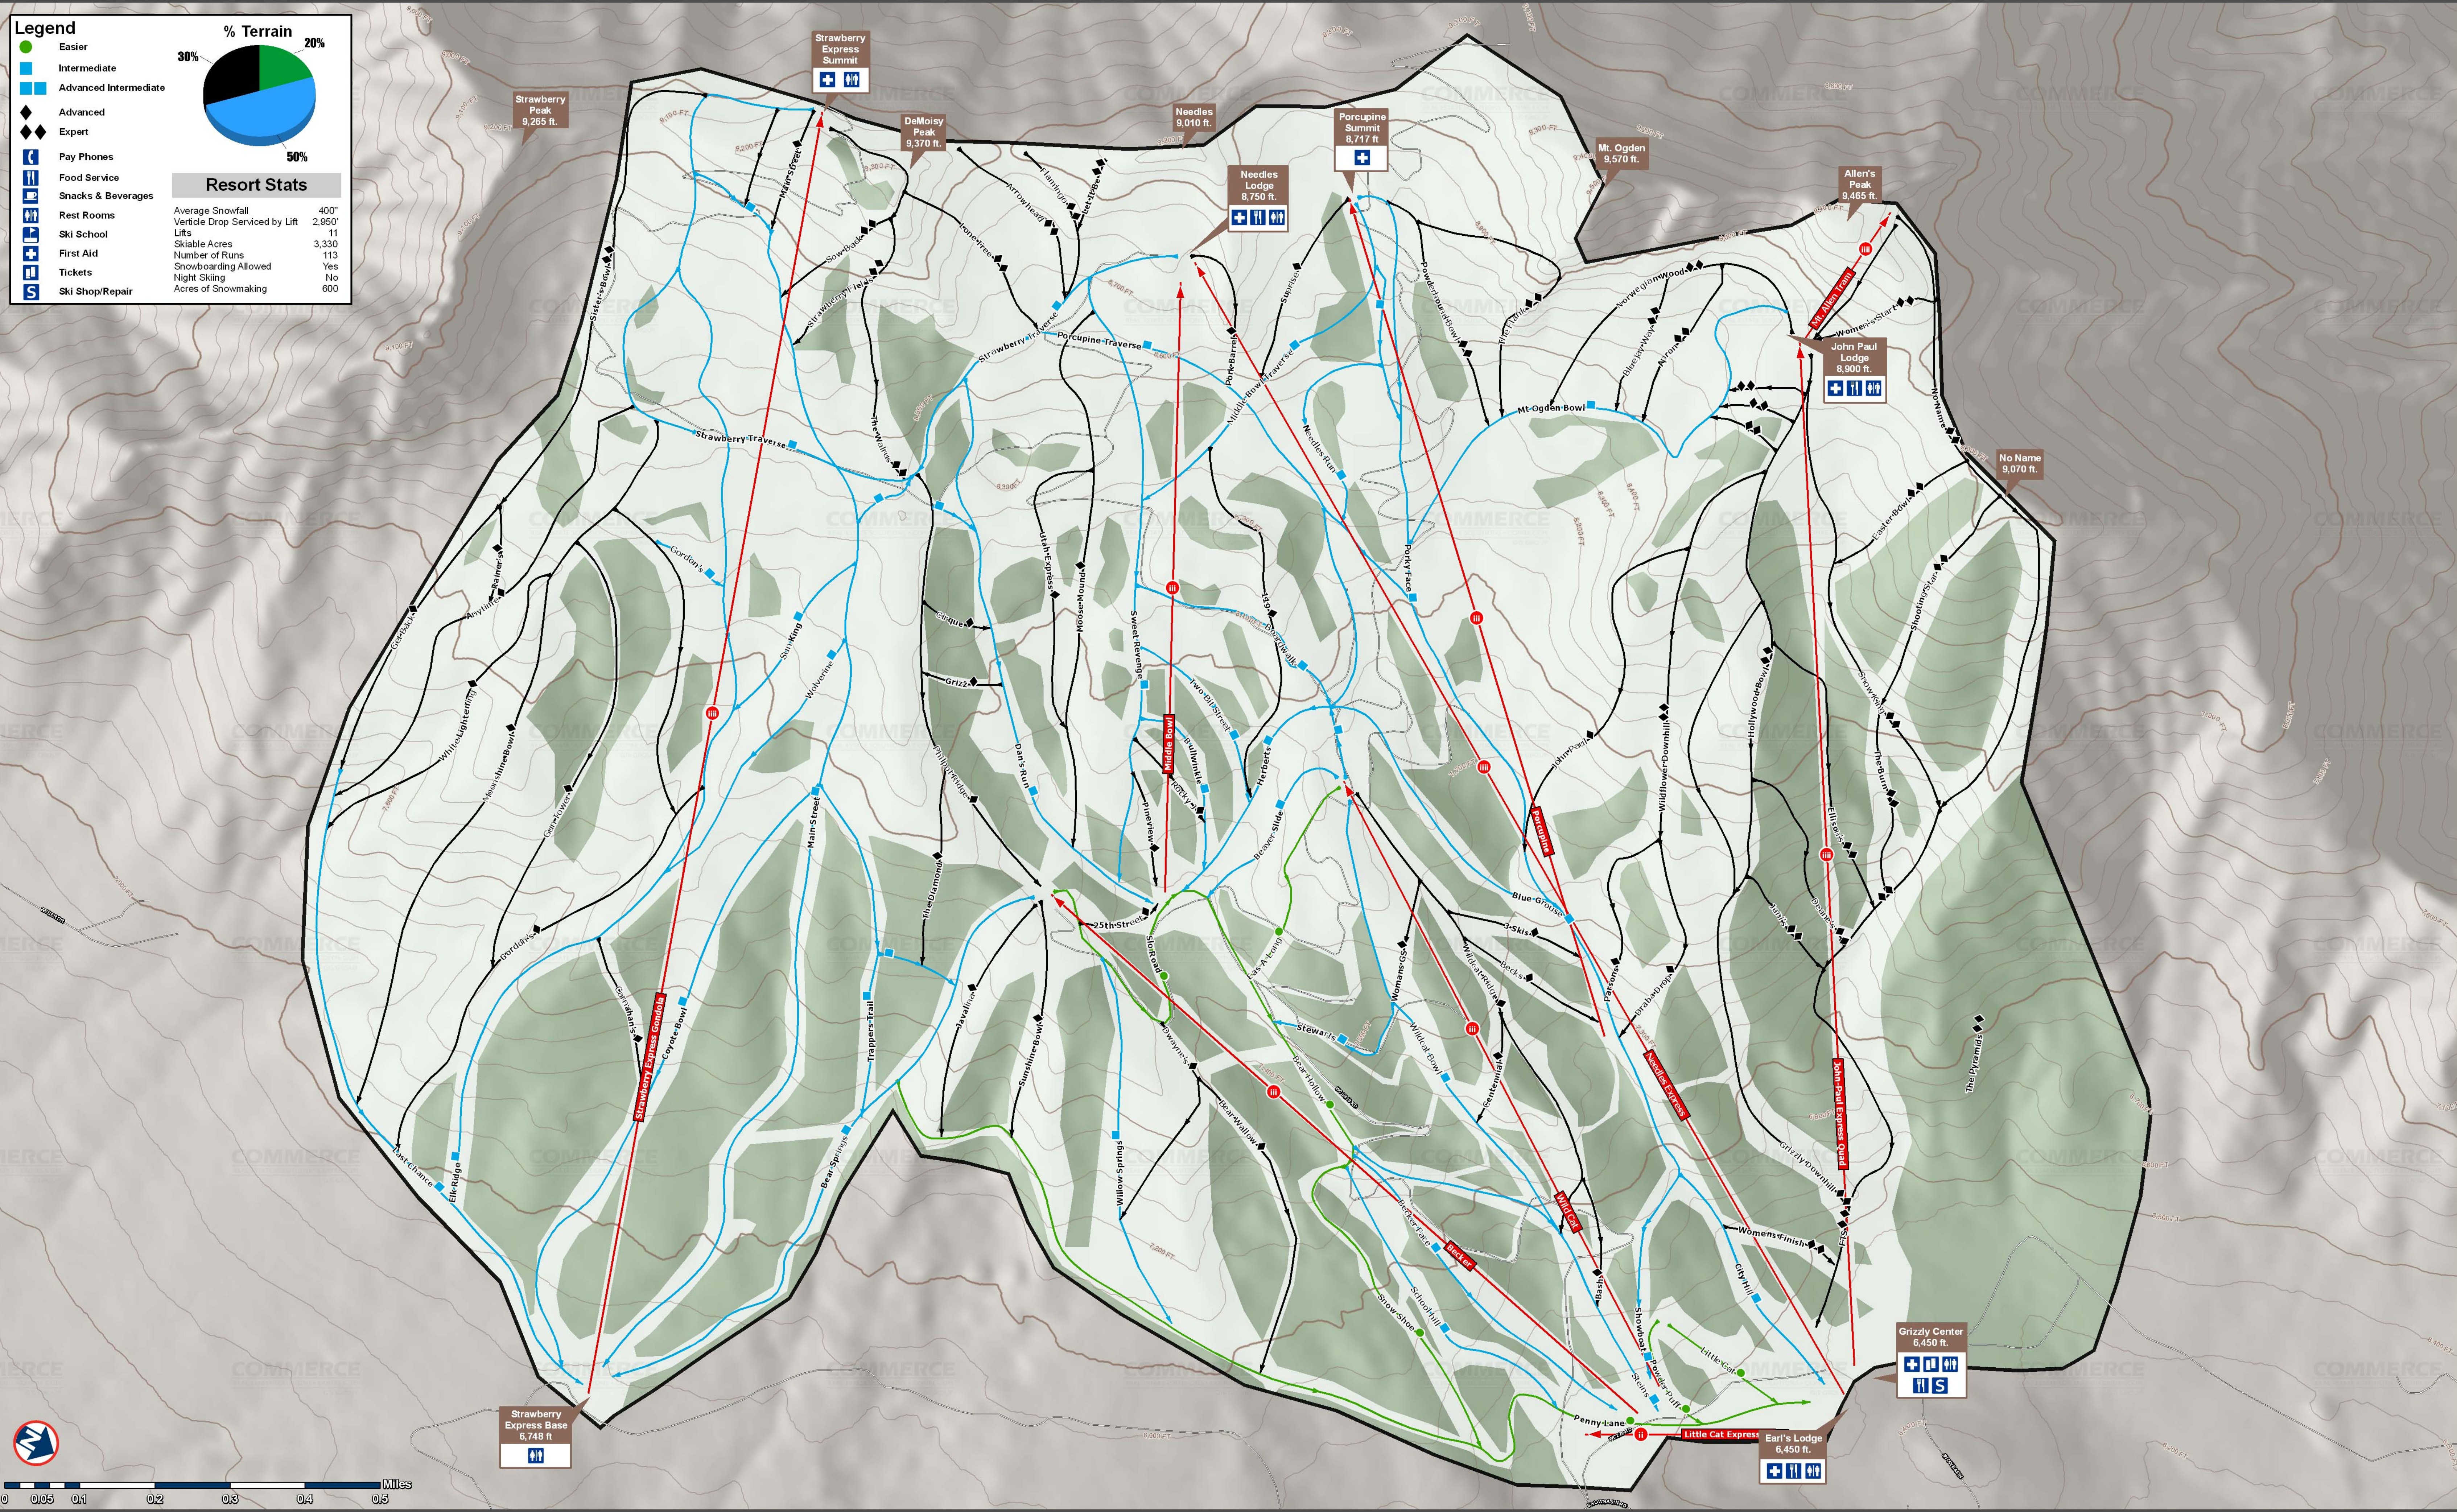

**Legend**

- Easier
- Intermediate
- Advanced Intermediate
- ◆ Advanced
- ◆◆ Expert
- ☎ Pay Phones
- 🍽 Food Service
- 🍷 Snacks & Beverages
- 🚻 Rest Rooms
- 🎓 Ski School
- 🏠 First Aid
- 🎫 Tickets
- 🛠 Ski Shop/Repair

**% Terrain**

**Resort Stats**

Average Snowfall	400"
Vertical Drop Serviced by Lift	2,950'
Lifts	11
Skiable Acres	3,330
Number of Runs	113
Snowboarding Allowed	Yes
Night Skiing	No
Acres of Snowmaking	600

# Snowbasin Resort - Weber & Morgan Counties, Utah