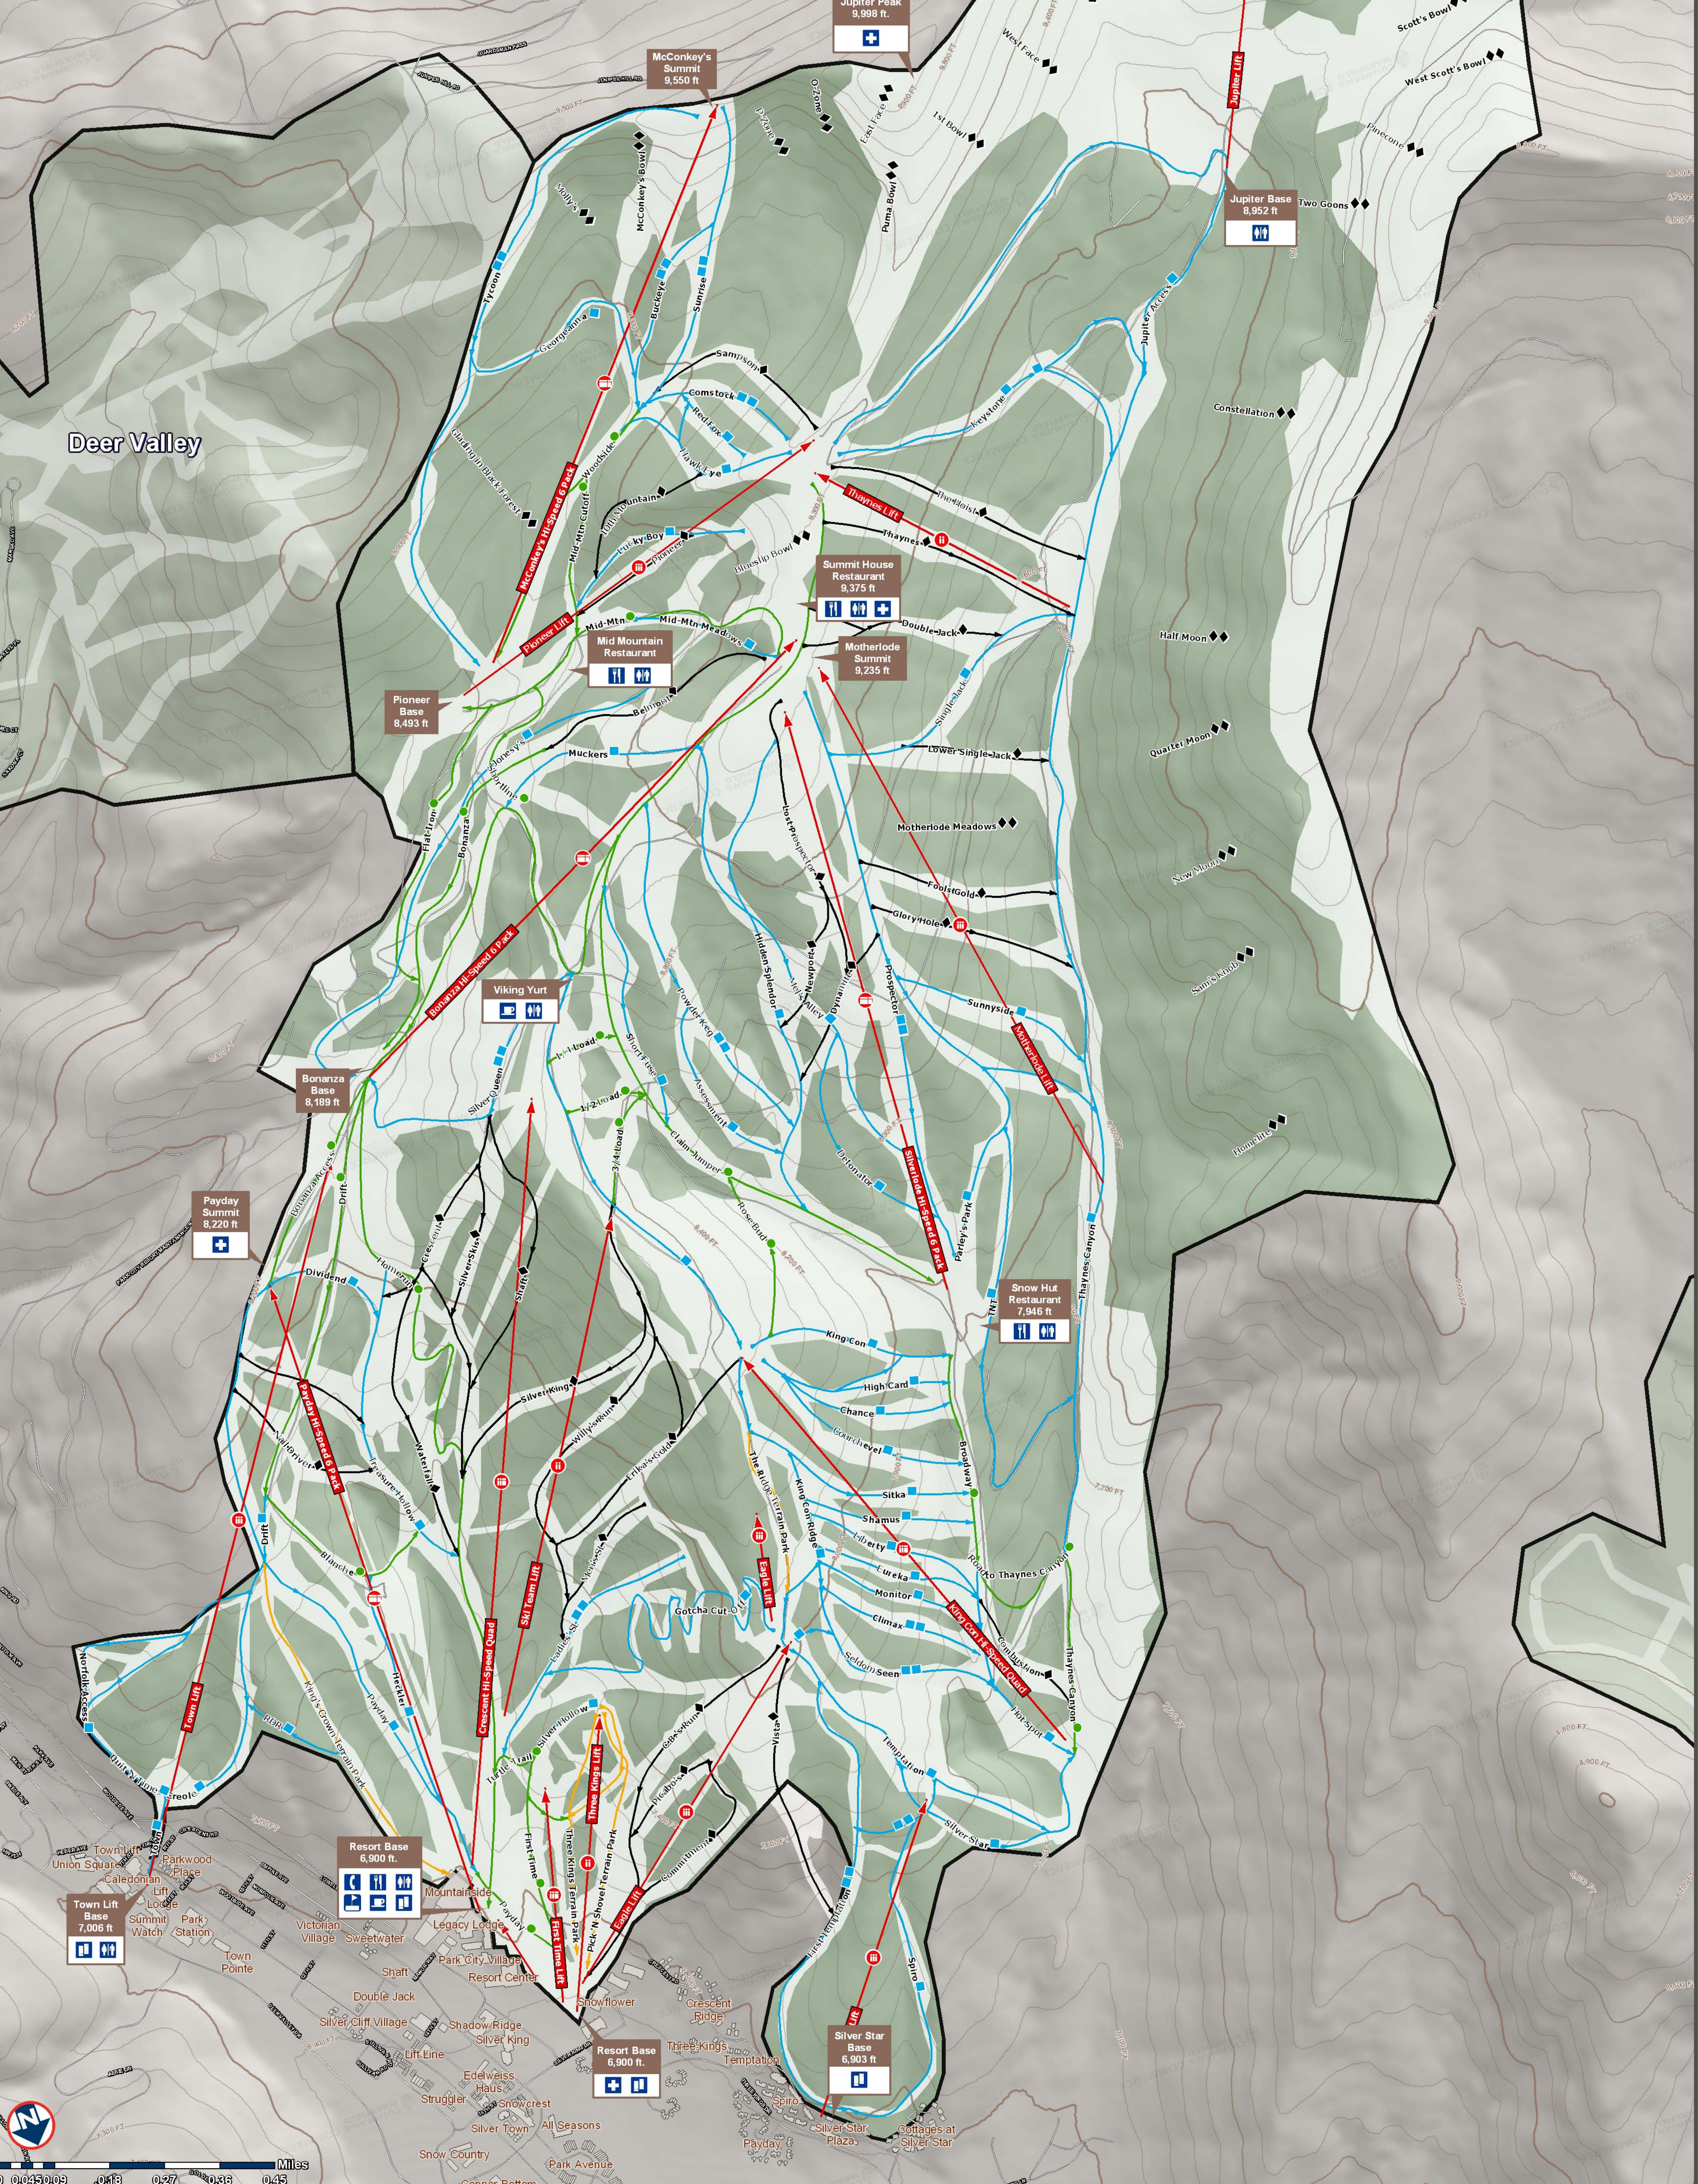

Legend

- Easier
- Intermediate
- Advanced Intermediate
- Advanced
- Expert
- Pay Phones
- Food Service
- Snacks & Beverages
- Rest Rooms
- Ski School
- First Aid
- Tickets

% Terrain

32%
17%
51%

Resort Stats

Average Snowfall	360"
Vertical Drop Serviced by Lift	3,100'
Lifts	15
Skiable Acres	3,300
Number of Runs	108
Snowboarding Allowed	Yes
Night Skiing	Yes
Acres of Snowmaking	500

Park City Mountain Resort - Summit County, Utah