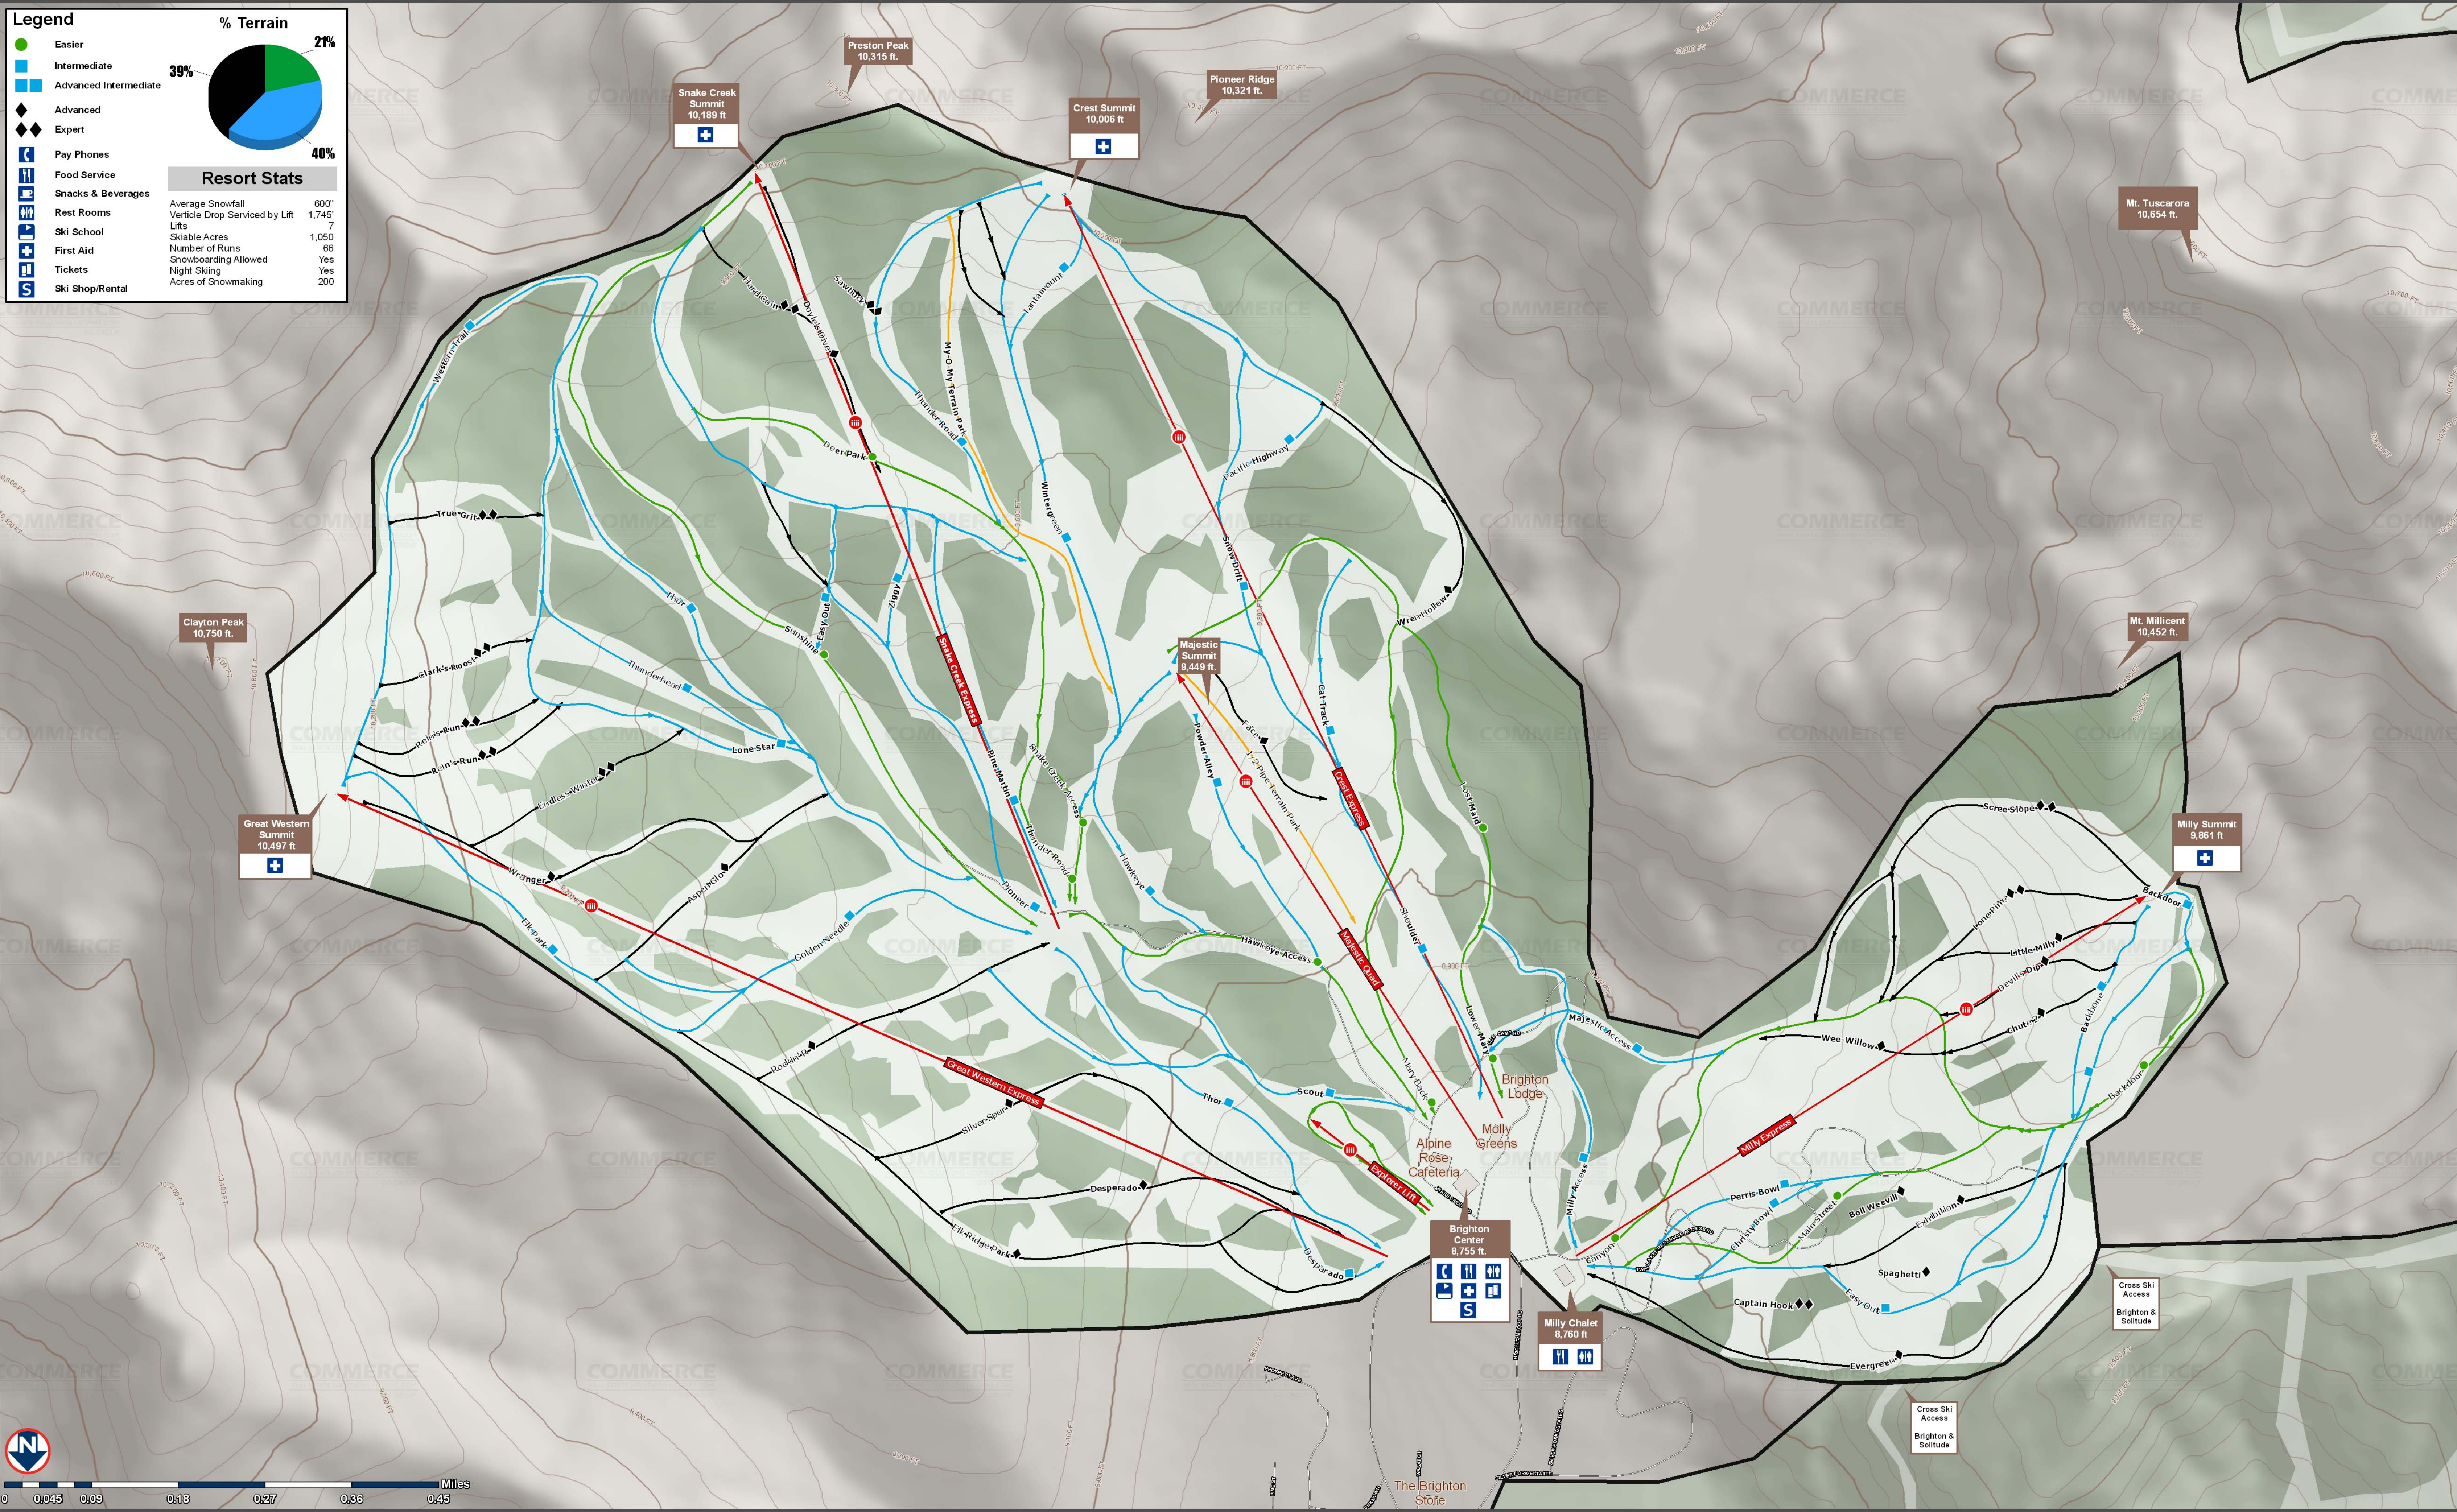

Legend

- Easier
- Intermediate
- Advanced Intermediate
- ◆ Advanced
- ◆◆ Expert
- ☎ Pay Phones
- 🍴 Food Service
- 🍷 Snacks & Beverages
- 🚻 Rest Rooms
- 🎓 Ski School
- 🏠 First Aid
- 🎫 Tickets
- 🛒 Ski Shop/Rental

% Terrain

Resort Stats

Average Snowfall	600"
Vertical Drop Served by Lift	1,745'
Lifts	7
Skiable Acres	1,050
Number of Runs	66
Snowboarding Allowed	Yes
Night Skiing	Yes
Acres of Snowmaking	200

Brighton Resort - Salt Lake County, Utah