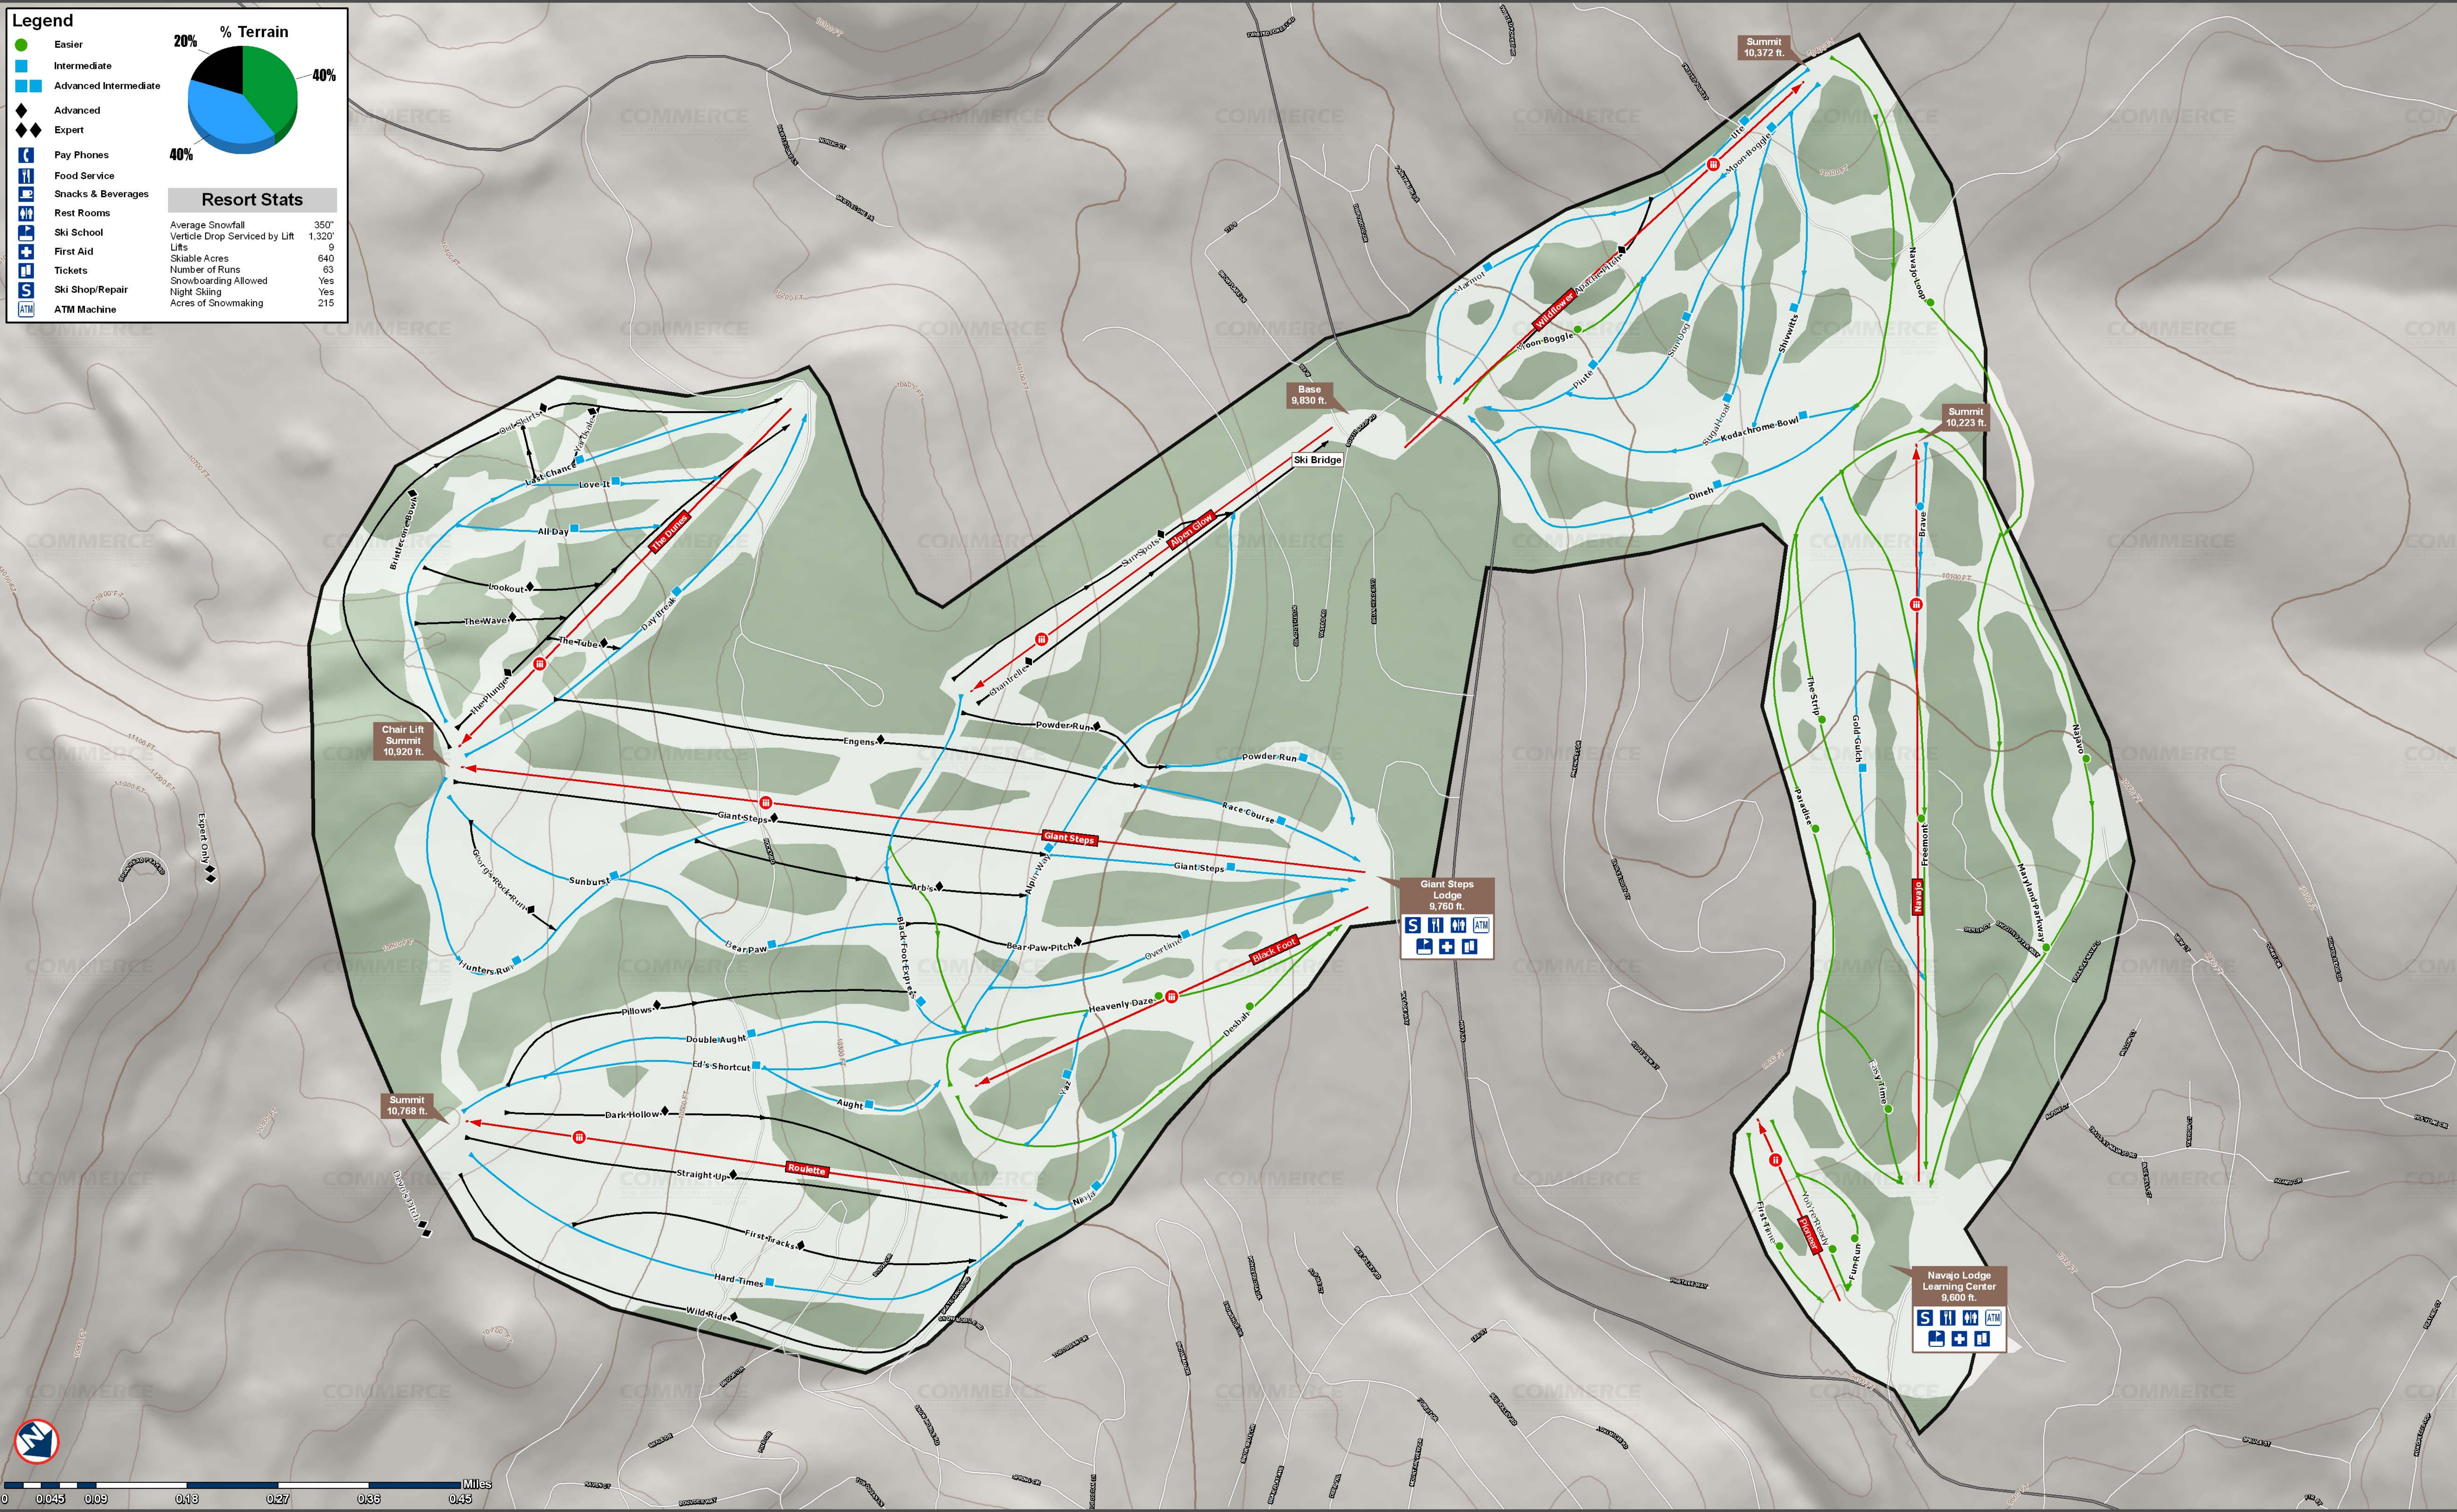

**Legend**

- Easier
- Intermediate
- Advanced Intermediate
- ◆ Advanced
- ◆◆ Expert
- Pay Phones
- Food Service
- Snacks & Beverages
- Rest Rooms
- Ski School
- First Aid
- Tickets
- Ski Shop/Repair
- ATM Machine

**% Terrain**

**Resort Stats**

Average Snowfall	350"
Verticle Drop Serviced by Lift	1,320'
Lifts	9
Skiable Acres	640
Number of Runs	63
Snowboarding Allowed	Yes
Night Skiing	Yes
Acres of Snowmaking	215

# Brian Head Resort - Iron County, Utah