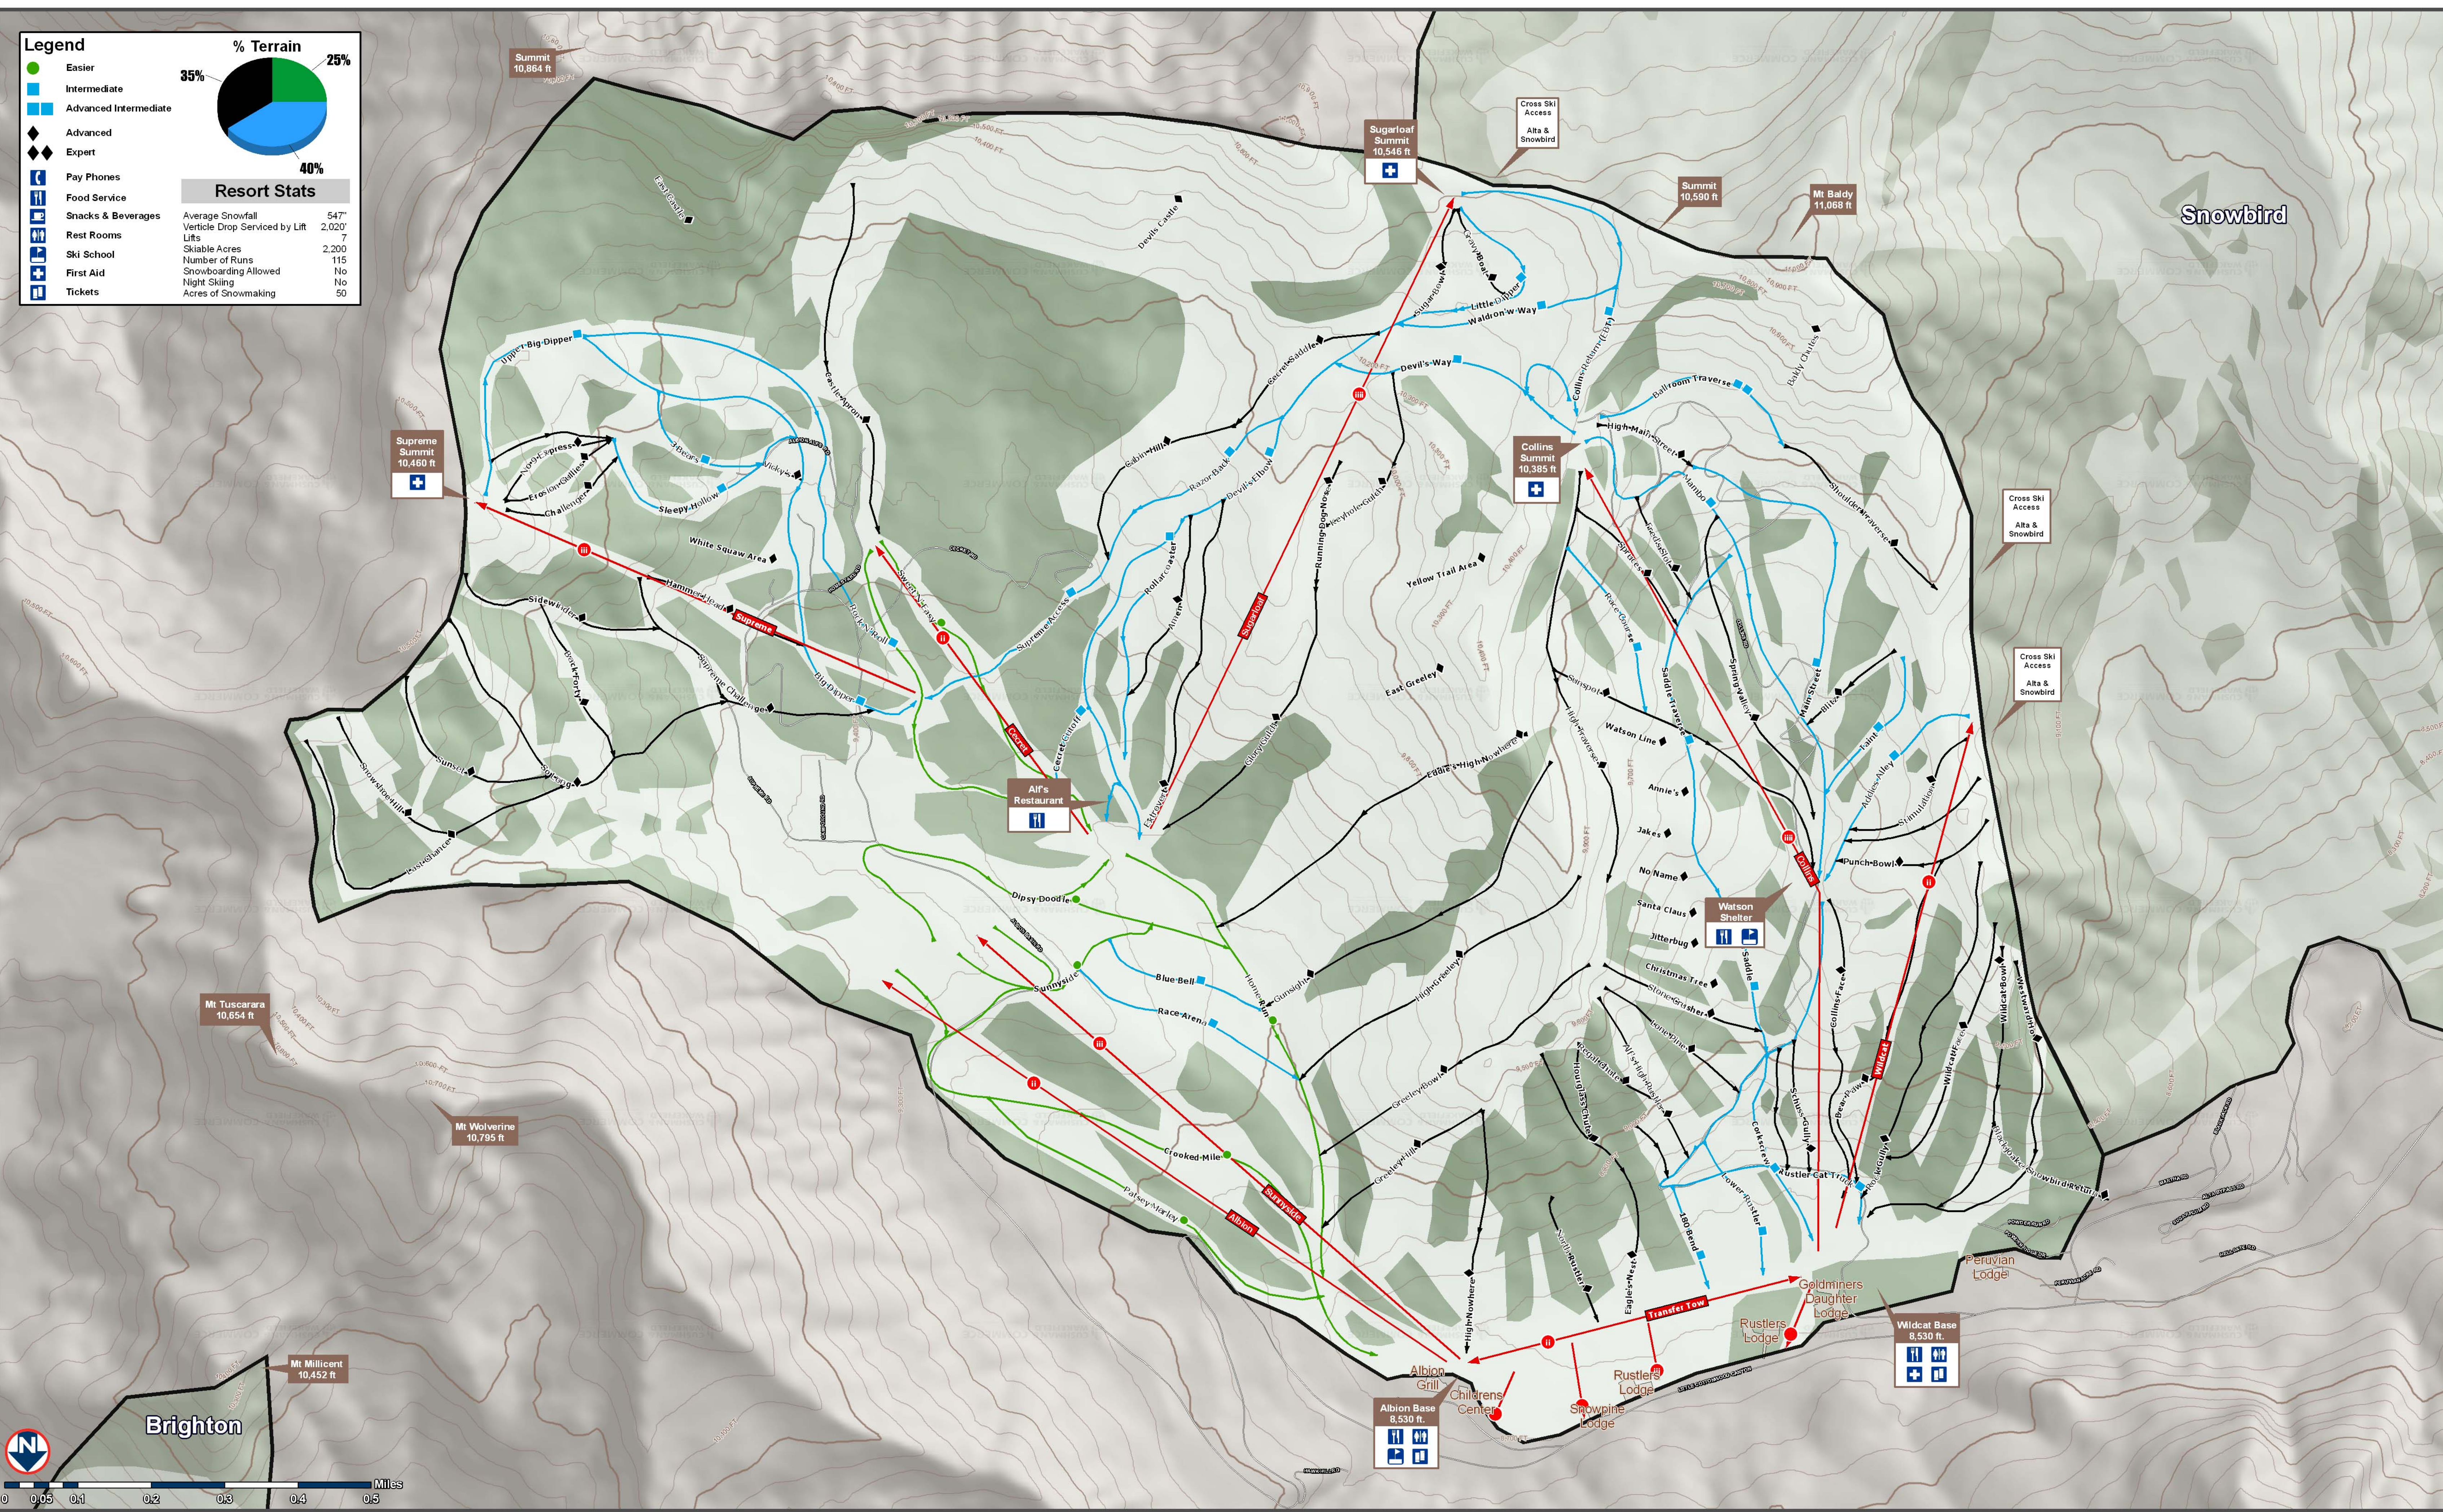

Legend

- Easier
- Intermediate
- Advanced Intermediate
- ◆ Advanced
- ◆ Expert
- ☎ Pay Phones
- 🍴 Food Service
- 🍷 Snacks & Beverages
- 🚻 Rest Rooms
- 🎓 Ski School
- 🏥 First Aid
- 🎫 Tickets

% Terrain

Resort Stats

Average Snowfall	547"
Vertical Drop Served by Lift	2,020'
Lifts	7
Skiable Acres	2,200
Number of Runs	115
Snowboarding Allowed	No
Night Skiing	No
Acres of Snowmaking	50

Alta Ski Area - Salt Lake & Utah County, Utah